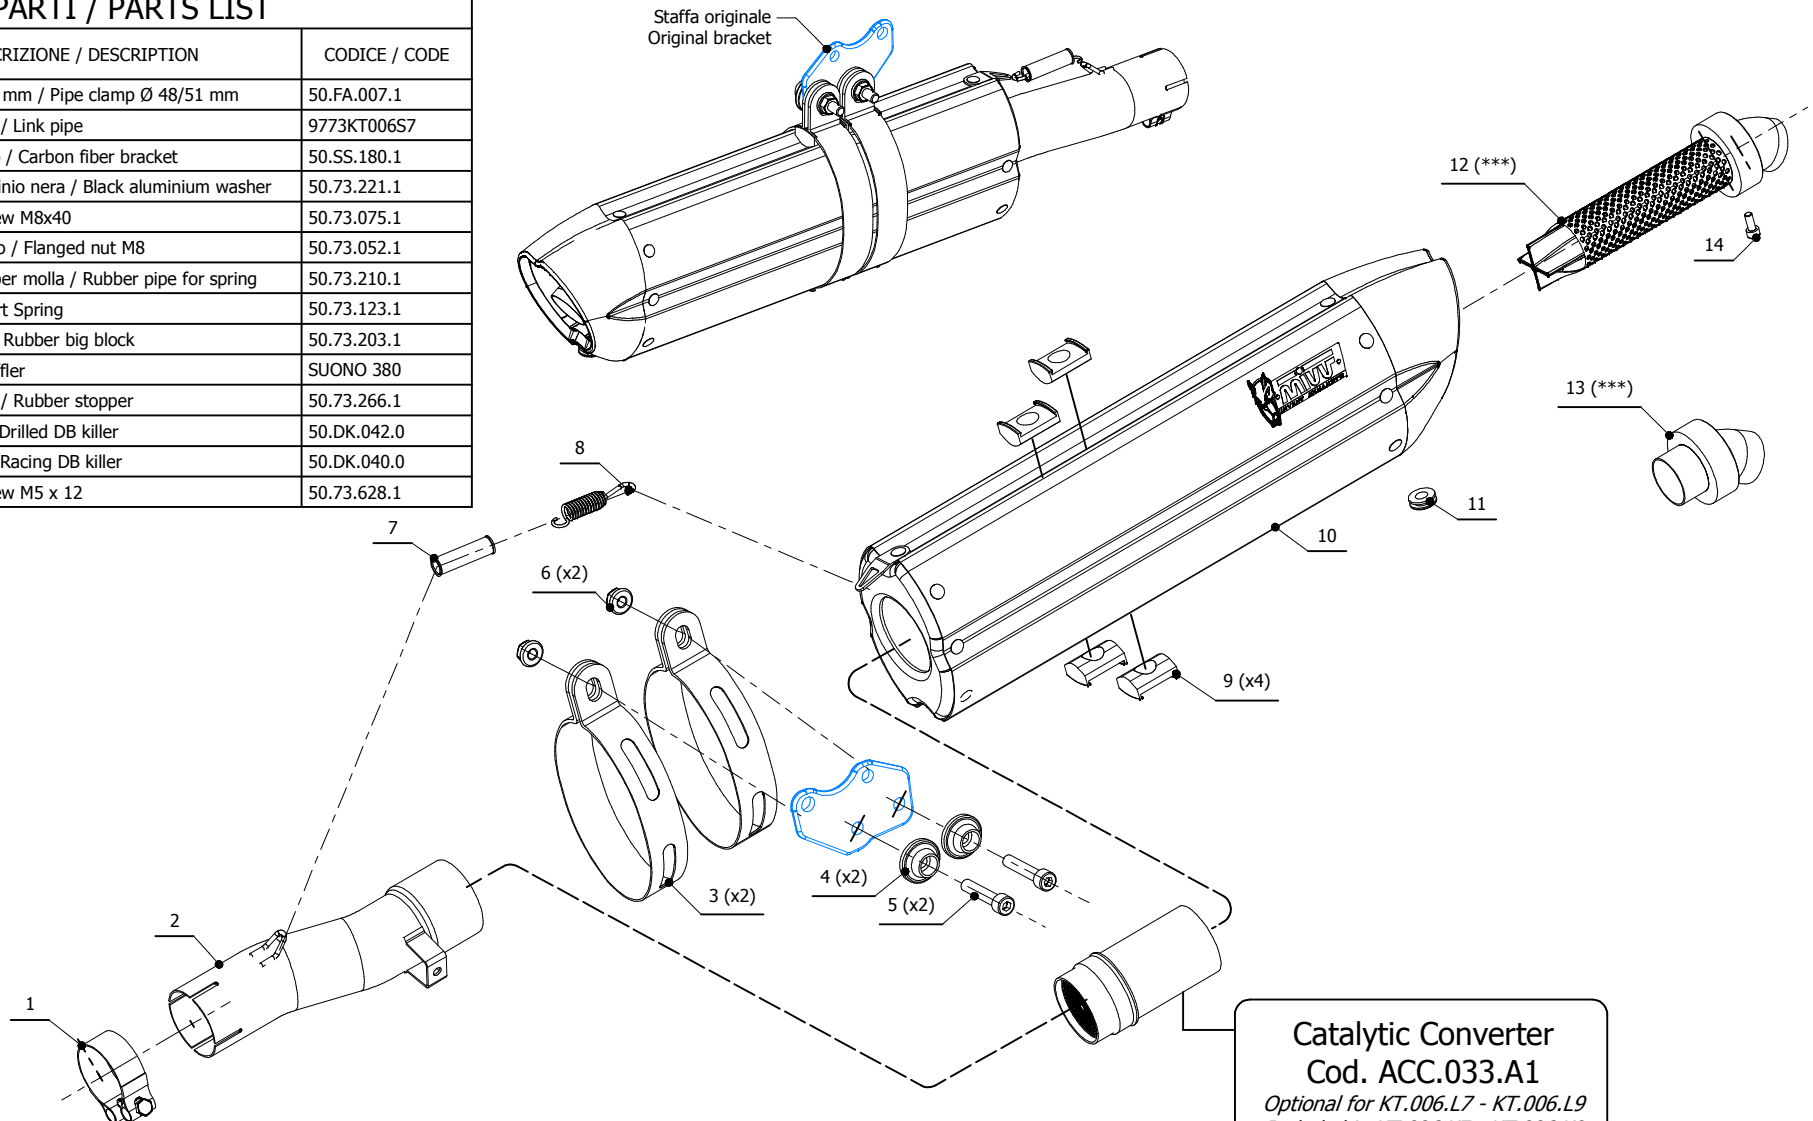

MODEL KTM 690 ENDURO SMC
KTM LC4 640 ADVENTURE

LINE SLIP ON

YEAR 2008-2013
2003-2006

MUFFLER SUONO

SCHEMATIC

ELENCO PARTI / PARTS LIST

#	QTÀ / QTY	DESCRIZIONE / DESCRIPTION	CODICE / CODE
1	1	Fascetta Ø 48/51 mm / Pipe clamp Ø 48/51 mm	50.FA.007.1
2	1	Tubo di raccordo / Link pipe	9773KT006S7
3	2	Staffa in carbonio / Carbon fiber bracket	50.SS.180.1
4	2	Rondella in alluminio nera / Black aluminium washer	50.73.221.1
5	2	Vite M8x40 / Screw M8x40	50.73.075.1
6	2	Dado M8 flangiato / Flanged nut M8	50.73.052.1
7	1	Tubo in gomma per molla / Rubber pipe for spring	50.73.210.1
8	1	Molla corta / Short Spring	50.73.123.1
9	4	Tassello grande / Rubber big block	50.73.203.1
10	1	Silenziatore / Muffler	SUONO 380
11	1	Tappo in gomma / Rubber stopper	50.73.266.1
12	1	Db Killer forato / Drilled DB killer	50.DK.042.0
13	1	Db Killer racing / Racing DB killer	50.DK.040.0
14	1	Vite M5x12 / Screw M5 x 12	50.73.628.1

*** ATTENZIONE. La rimozione del dB-killer può causare il danneggiamento delle frecce o di altre parti in plastica.
*** WARNING. Removal of dB-killer could cause melting of the traffic indicator light or other plastic parts.

APPLICAZIONI / APPLICATIONS

CODICE / CODE	SILENZIATORE / MUFFLER	TUBO / PIPE	FASCETTA / CLAMP	NOTE
KT.006.L7 KT.006.L9	INOX (COPPE CARBONIO) / ST. STEEL (CARBON CAPS) STEEL BLACK	INOX / ST. STEEL	CARBONIO / CARBON FIBER	CATALYTIC CONVERTER NOT INCLUDED
KT.006.K7 KT.006.K9	INOX (COPPE CARBONIO) / ST. STEEL (CARBON CAPS) STEEL BLACK	INOX / ST. STEEL	CARBONIO / CARBON FIBER	CATALYTIC CONVERTER INCLUDED