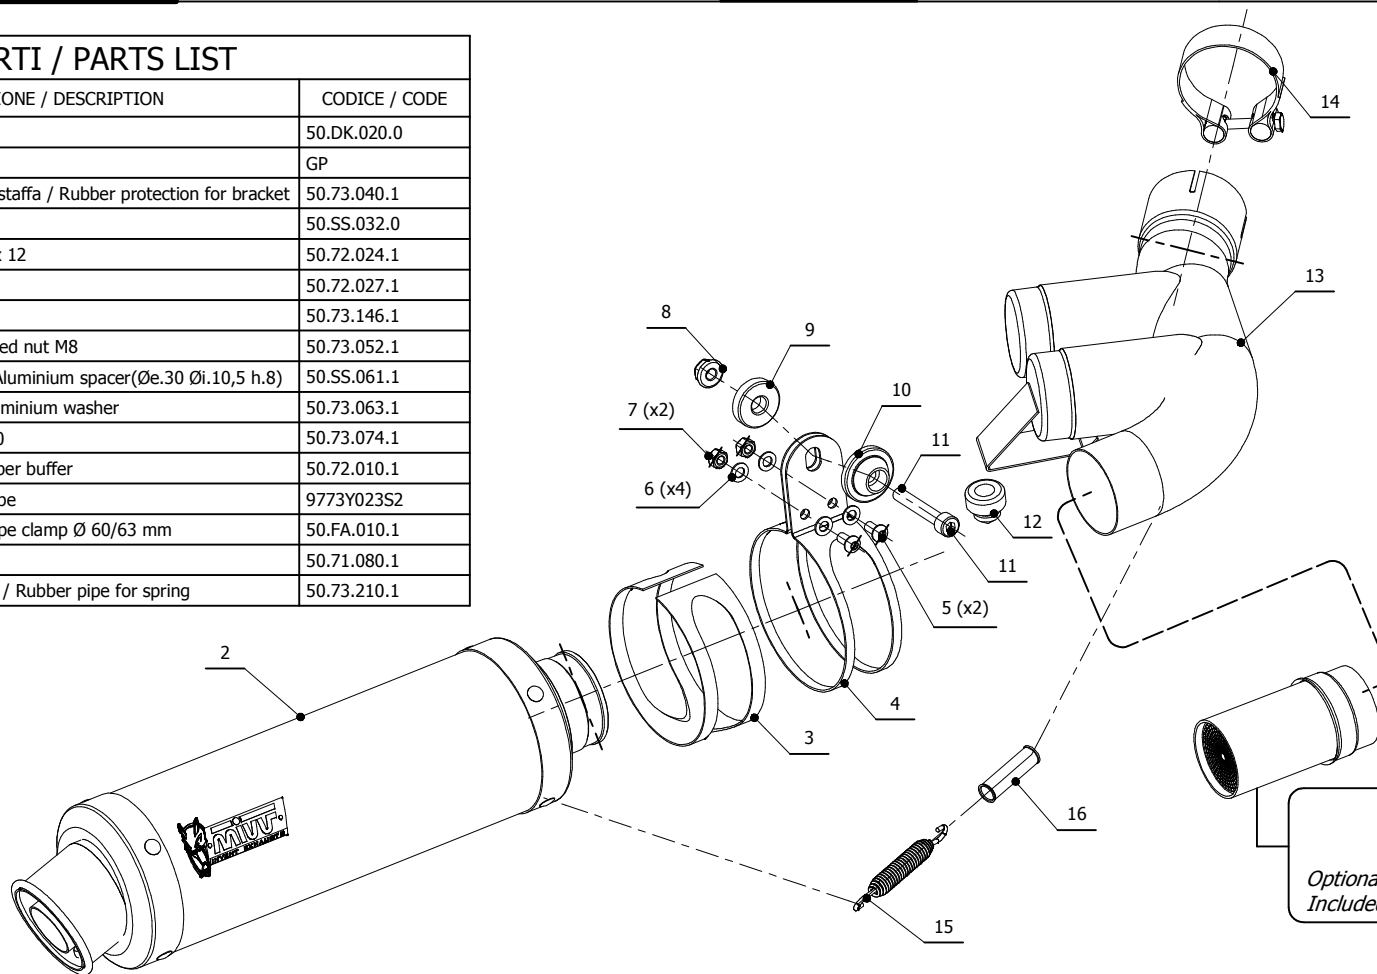

MODEL YAMAHA FZ1 / FZ1 FAZER

YEAR 2006 - 2016

LINE SLIP ON

MUFFLER GP

SCHEMATIC

ELENCO PARTI / PARTS LIST

#	QTÀ / QTY	DESCRIZIONE / DESCRIPTION	CODICE / CODE
1	1	DB killer / DB killer	50.DK.020.0
2	1	Silenziatore / Muffler	GP
3	1	Protezione in gomma per staffa / Rubber protection for bracket	50.73.040.1
4	1	Staffa / Bracket	50.SS.032.0
5	2	Vite M6 x 12 / Screw M6 x 12	50.72.024.1
6	4	Rondella M6 / Washer M6	50.72.027.1
7	2	Dado M6 / Nut M6	50.73.146.1
8	1	Dado M8 flangiato / Flanged nut M8	50.73.052.1
9	1	Distanziale in alluminio / Aluminium spacer(Øe.30 Øi.10,5 h.8)	50.SS.061.1
10	1	Rondella in alluminio / Aluminium washer	50.73.063.1
11	1	Vite M8x50 / Screw M8x50	50.73.074.1
12	1	Gommino paracolpi / Rubber buffer	50.72.010.1
13	1	Tubo di raccordo / Link pipe	9773Y023S2
14	1	Fascetta Ø 60/63 mm / Pipe clamp Ø 60/63 mm	50.FA.010.1
15	1	Molla lunga / Long spring	50.71.080.1
16	1	Tubo in gomma per molla / Rubber pipe for spring	50.73.210.1

Catalytic Converter
Cod. ACC.033.A1
Optional for Y.023.L2S - Y.023.L6S - Y.023.LXB
Included in Y.023.K2S - Y.023.K6S - Y.023.KXB

APPLICAZIONI / APPLICATIONS

CODICE / CODE	SILENZIATORE / MUFFLER	TUBO / PIPE	FASCETTA / CLAMP	NOTE
Y.023.L2S Y.023.L6S Y.023.LXB	CARBONIO / CARBON FIBER TITANIO / TITANIUM STEEL BLACK	INOX / ST. STEEL	INOX / ST. STEEL	CATALYTIC CONVERTER NOT INCLUDED
Y.023.K2S Y.023.K6S Y.023.KXB	CARBONIO / CARBON FIBER TITANIO / TITANIUM STEEL BLACK	INOX / ST. STEEL	INOX / ST. STEEL	CATALYTIC CONVERTER INCLUDED