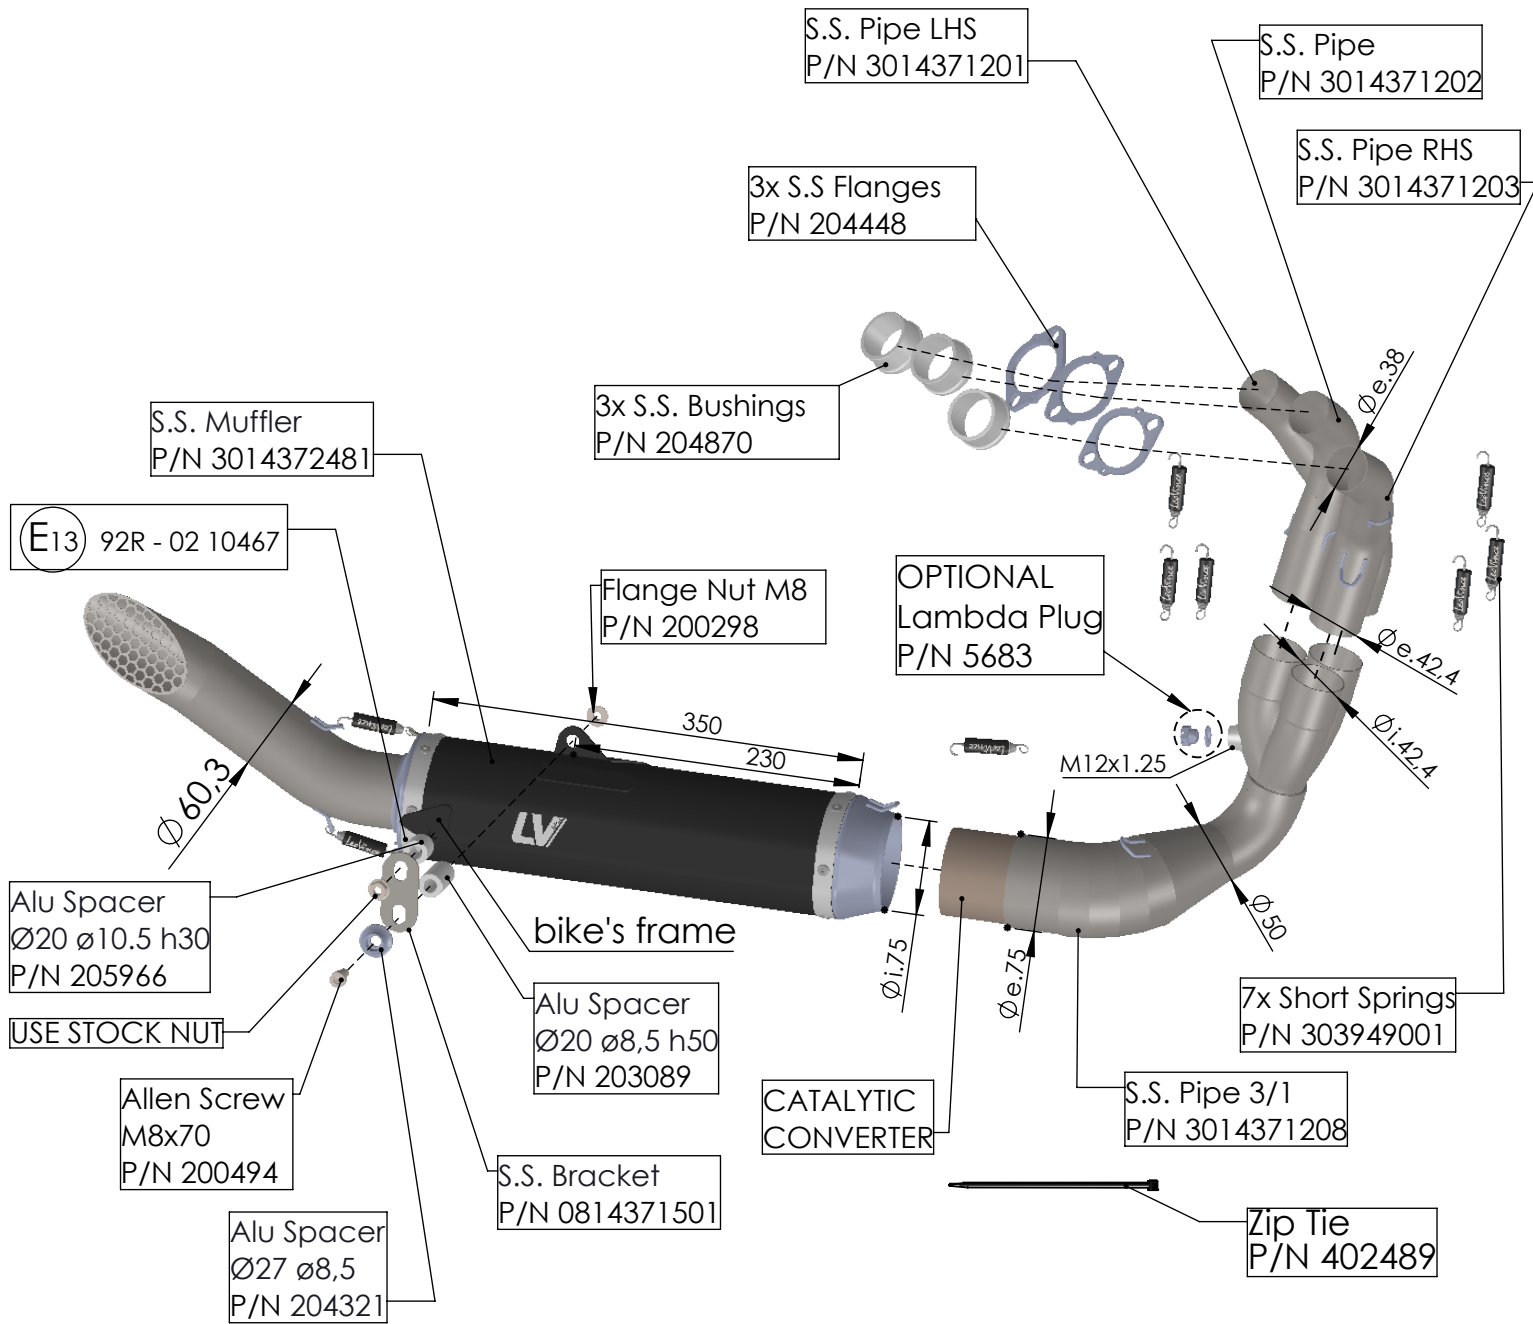

ART. 14372EBK

YAMAHA TRACER 9 / GT / GT+

(Also fits 35kW & 70kW versions) (Fits with original center stand)

FULL SYSTEM 3/1 - LV RACE - STAINLESS STEEL - APPROVED

ART. 14372EBK

YAMAHA XSR 900

(Also fits 35kW & 70kW versions) (Fits with original center stand)

FULL SYSTEM 3/1 - LV RACE - STAINLESS STEEL - APPROVED