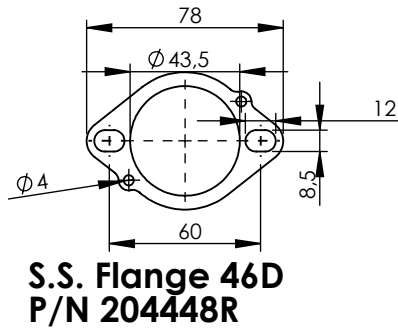

ART. 14372EBK

YAMAHA TRACER 9 / GT / GT+

(Also fits 35kW & 70kW versions) (Fits with original center stand)

FULL SYSTEM 3/1 - LV RACE - STAINLESS STEEL - APPROVED

ART. 14372EBK

YAMAHA XSR 900

(Also fits 35kW & 70kW versions) (Fits with original center stand)

FULL SYSTEM 3/1 - LV RACE - STAINLESS STEEL - APPROVED