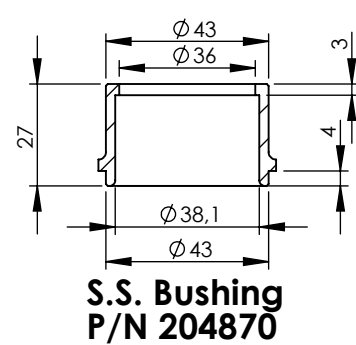

ART. 14372EBK

YAMAHA TRACER 9 / GT / GT+

(Also fits 35kW & 70kW versions) (Fits with original center stand)

FULL SYSTEM 3/1 - LV RACE - STAINLESS STEEL - APPROVED

ART. 14372EBK

YAMAHA XSR 900

(Also fits 35kW & 70kW versions) (Fits with original center stand)

FULL SYSTEM 3/1 - LV RACE - STAINLESS STEEL - APPROVED