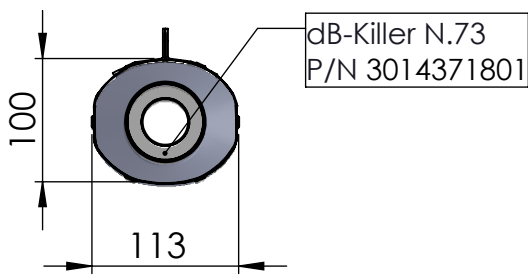

ART. 14372EBK

YAMAHA TRACER 9 / GT / GT+

(Also fits 35kW & 70kW versions) (Fits with original center stand)

FULL SYSTEM 3/1 - LV RACE - STAINLESS STEEL - APPROVED

ART. 14372EBK

YAMAHA XSR 900

(Also fits 35kW & 70kW versions) (Fits with original center stand)

FULL SYSTEM 3/1 - LV RACE - STAINLESS STEEL - APPROVED