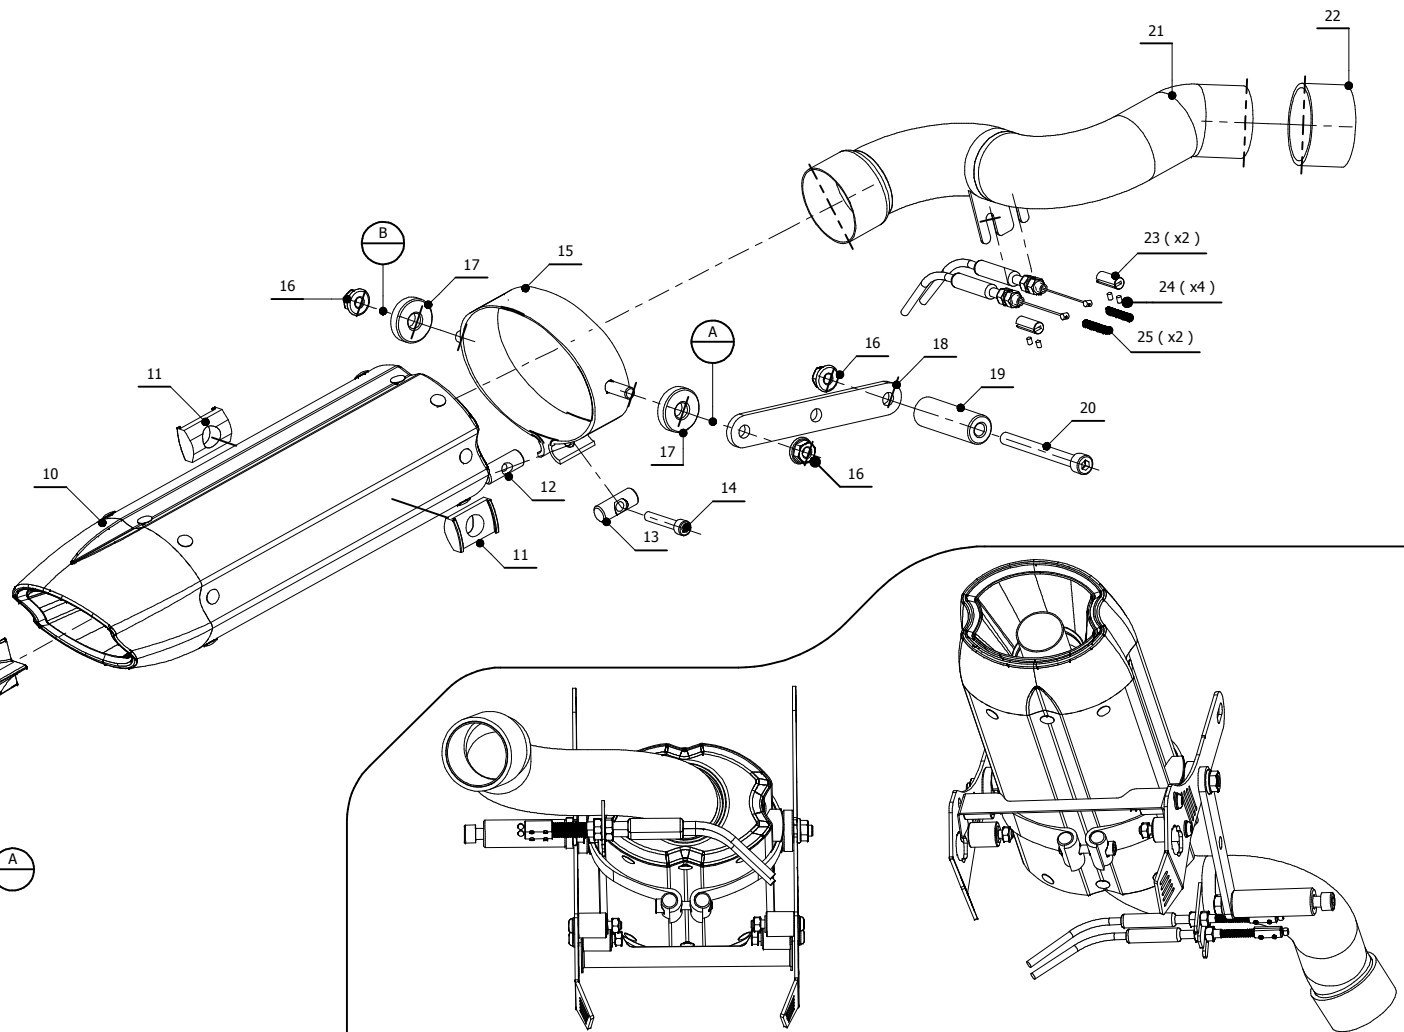

MODEL KAWASAKI ZX-6R

YEAR 2007 - 2008

LINE SLIP ON

MUFFLER SUONO

SCHEMATIC

ELENCO PARTI / PARTS LIST

#	QTÀ / QTY	DESCRIZIONE / DESCRIPTION	CODICE / CODE
1	1	Copertura / Cover	50.SS.208.1
2	4	Vite M6x35 / Screw M6x35	50.73.235.1
3	8	Rondella M6 / Washer M6	50.72.027.1
4	4	Distanziale in alluminio / Aluminium spacer	50.SS.199.1
5	4	Dado M6 autobloccante / M6 locknut	50.73.112.1
6	1	Staffa sinistra / Left bracket	50.SS.206.1
7	1	Staffa destra / Right bracket	50.SS.205.1
8	1	Anello Seger / Seger ring	50.73.218.1
9	1	DB killer / DB killer	50.DK.024.0
10	1	Silenziatore / Muffler	SUONO 200
11	2	Tassello grande / Rubber big block	50.73.203.1
12	1	Fermo filettato / Threaded stop	50.73.213.1
13	1	Fermo forato / Drilled stop	50.73.214.1
14	1	Vite M6x35 / Screw M6x35	50.73.228.1
15	1	Staffa in carbonio / Carbon fiber bracket	50.SS.184.1
16	3	Dado M8 flangiato / Flanged nut M8	50.73.052.1
17	2	Distanziale in alluminio / Aluminium spacer	50.SS.061.1
18	1	Staffa in alluminio / Aluminium bracket	50.SS.048.1
19	1	Distanziale in alluminio / Aluminium spacer	50.SS.069.1
20	1	Vite M8x80 / Screw M8x80	50.73.072.1
21	1	Tubo di raccordo / Link pipe	9773UK019SE
22	1	Guarnizione in grafite / Graphite bush	50.72.48.54.30
23	2	Morsetti in alluminio / Aluminium clamps	50.73.138.1
24	4	Grani M3 / Grub screws M3	50.73.140.1
25	2	Molla / Spring	50.73.142.1
26	2	Fascette in nylon / Nylon clamp	

APPLICAZIONI / APPLICATIONS

CODICE / CODE	TUBO / PIPE	SILENZIATORE / MUFFLER	FASCETTA / CLAMP
UK.019.L7	INOX / ST. STEEL	INOX (COPPE CARBONIO) / ST. STEEL (CARBON CAPS)	CARBONIO / CARBON FIBER
UK.019.L9	INOX / ST. STEEL	STEEL BLACK	CARBONIO / CARBON FIBER