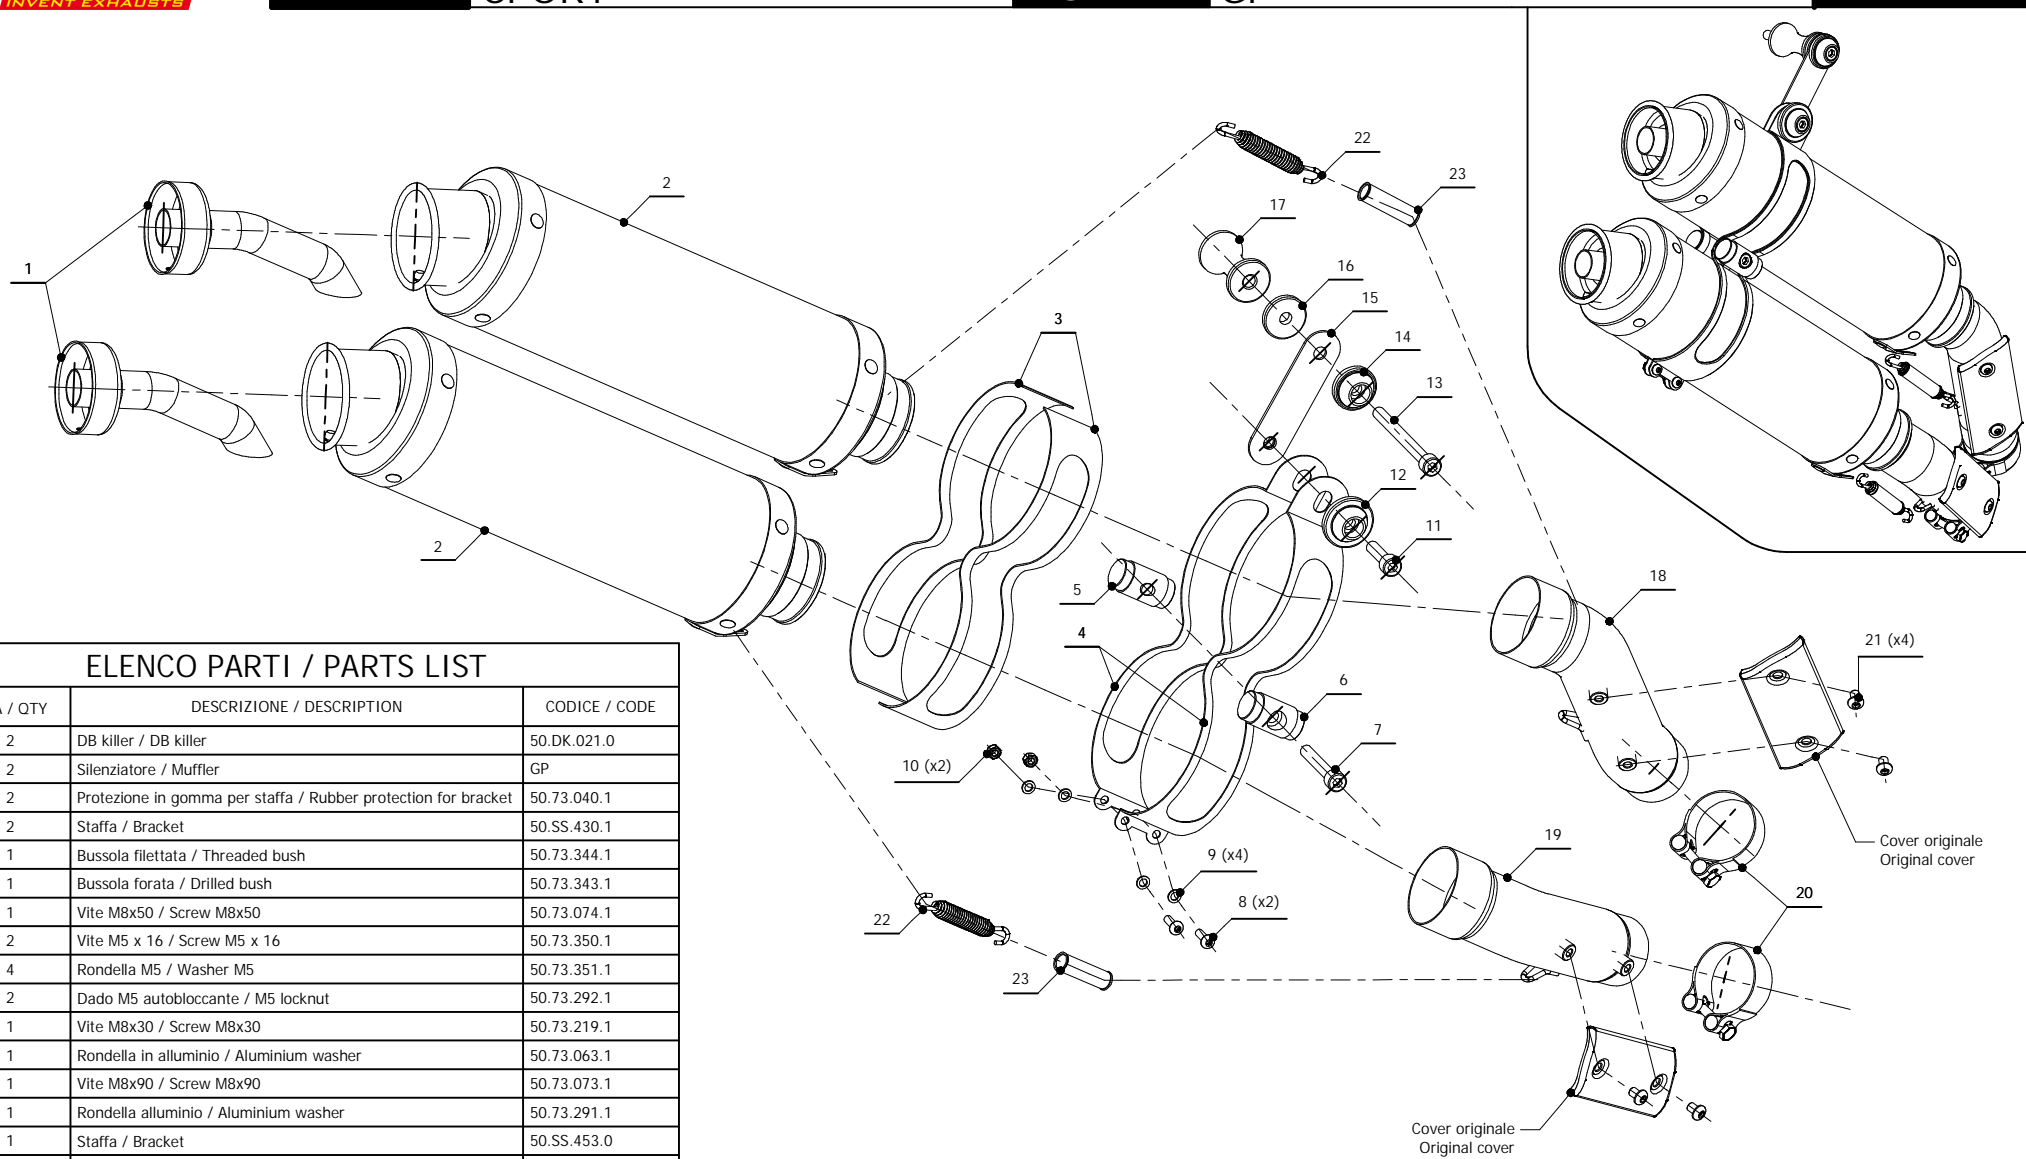

MODEL DUCATI MONSTER S4Rs

YEAR 2006-->

LINE SPORT

MUFFLER GP

SCHEMATIC

ELENCO PARTI / PARTS LIST

#	QTA / QTY	DESCRIZIONE / DESCRIPTION	CODICE / CODE
1	2	DB killer / DB killer	50.DK.021.0
2	2	Silenziatore / Muffler	GP
3	2	Protezione in gomma per staffa / Rubber protection for bracket	50.73.040.1
4	2	Staffa / Bracket	50.SS.430.1
5	1	Bussola filettata / Threaded bush	50.73.344.1
6	1	Bussola forata / Drilled bush	50.73.343.1
7	1	Vite M8x50 / Screw M8x50	50.73.074.1
8	2	Vite M5 x 16 / Screw M5 x 16	50.73.350.1
9	4	Rondella M5 / Washer M5	50.73.351.1
10	2	Dado M5 autobloccante / M5 locknut	50.73.292.1
11	1	Vite M8x30 / Screw M8x30	50.73.219.1
12	1	Rondella in alluminio / Aluminium washer	50.73.063.1
13	1	Vite M8x90 / Screw M8x90	50.73.073.1
14	1	Rondella alluminio / Aluminium washer	50.73.291.1
15	1	Staffa / Bracket	50.SS.453.0
16	1	Distanziale in alluminio / Aluminium spacer	50.73.124.1
17	1	Distanziale in alluminio / Aluminium spacer	50.SS.095.1
18	1	Tubo di raccordo superiore / Upper link pipe	9773D020S2S
19	1	Tubo di raccordo inferiore / Lower link pipe	9773D020S2I
20	2	Fascetta Ø 48/51 mm / Pipe clamp Ø 48/51 mm	50.FA.007.1
21	4	Vite M6 x 8 / Screw M6 x 8	50.72.026.1
22	2	Molla / Spring	50.73.359.1
23	2	Tubo in gomma per molla / Rubber pipe for spring	50.73.210.1

APPLICAZIONI / APPLICATIONS

CODICE / CODE	TUBO / PIPE	SILENZIATORE / MUFFLER	FASCETTA / CLAMP	CODICE OMOL. / HOMOL. CODE
D.020.L2S	INOX / ST. STEEL	CARBONIO / CARBON FIBER	INOX / ST. STEEL	ME042 e9 1312
D.020.L6S	INOX / ST. STEEL	TITANIO / TITANIUM	INOX / ST. STEEL	ME042 e9 1312