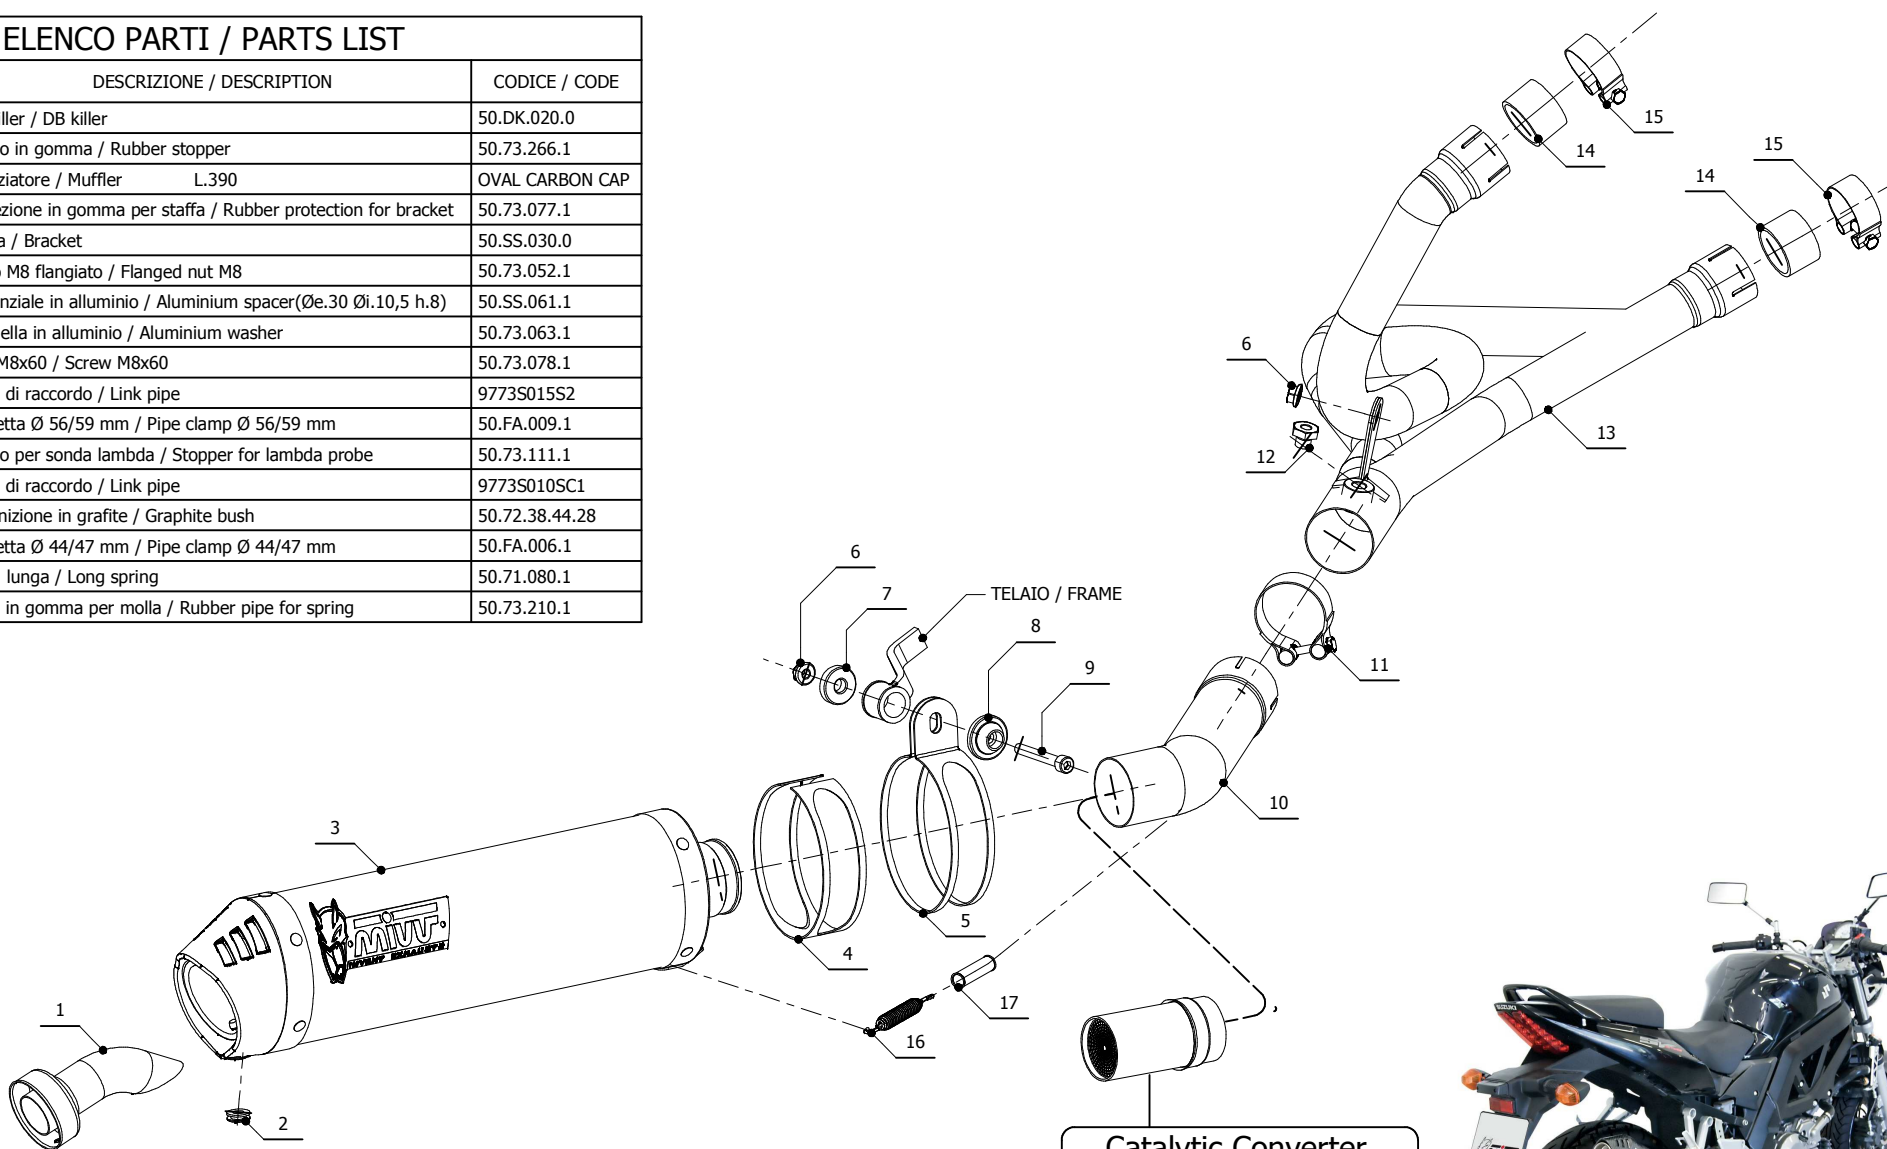

MODEL SUZUKI SV 650

YEAR 2004 - 2015

LINE SLIP ON

MUFFLER OVAL CARBON CAP

SCHEMATIC

ELENCO PARTI / PARTS LIST

#	QTÀ / QTY	DESCRIZIONE / DESCRIPTION	CODICE / CODE
1	1	DB killer / DB killer	50.DK.020.0
2	1	Tappo in gomma / Rubber stopper	50.73.266.1
3	1	Silenziatore / Muffler L.390	OVAL CARBON CAP
4	1	Protezione in gomma per staffa / Rubber protection for bracket	50.73.077.1
5	1	Staffa / Bracket	50.SS.030.0
6	2	Dado M8 flangiato / Flanged nut M8	50.73.052.1
7	1	Distanziale in alluminio / Aluminium spacer(Øe.30 Øi.10,5 h.8)	50.SS.061.1
8	1	Rondella in alluminio / Aluminium washer	50.73.063.1
9	1	Vite M8x60 / Screw M8x60	50.73.078.1
10	1	Tubo di raccordo / Link pipe	9773S015S2
11	1	Fascetta Ø 56/59 mm / Pipe clamp Ø 56/59 mm	50.FA.009.1
12	1	Tappo per sonda lambda / Stopper for lambda probe	50.73.111.1
13	1	Tubo di raccordo / Link pipe	9773S010SC1
14	2	Guarnizione in grafite / Graphite bush	50.72.38.44.28
15	2	Fascetta Ø 44/47 mm / Pipe clamp Ø 44/47 mm	50.FA.006.1
16	1	Molla lunga / Long spring	50.71.080.1
17	1	Tubo in gomma per molla / Rubber pipe for spring	50.73.210.1

Catalytic Converter
Cod. ACC.033.A1
Optional for S.015.L3C - S.015.L4C
Included in S.015.K3C - S.015.K4C

APPLICAZIONI / APPLICATIONS

CODICE / CODE	SILENZIATORE / MUFFLER	TUBO / PIPE	FASCETTA / CLAMP	NOTE
S.015.L3C	CARBONIO (COPPA CARBONIO) / CARBON (CARBON CAP)	INOX / ST.STEEL	INOX / ST.STEEL	CATALYTIC CONVERTER NOT INCLUDED
S.015.L4C	TITANIO (COPPA CARBONIO) / TITANIUM (CARBON CAP)	INOX / ST.STEEL	INOX / ST.STEEL	CATALYTIC CONVERTER NOT INCLUDED
S.015.K3C	CARBONIO (COPPA CARBONIO) / CARBON (CARBON CAP)	INOX / ST.STEEL	INOX / ST.STEEL	CATALYTIC CONVERTER INCLUDED
S.015.K4C	TITANIO (COPPA CARBONIO) / TITANIUM (CARBON CAP)	INOX / ST.STEEL	INOX / ST.STEEL	CATALYTIC CONVERTER INCLUDED