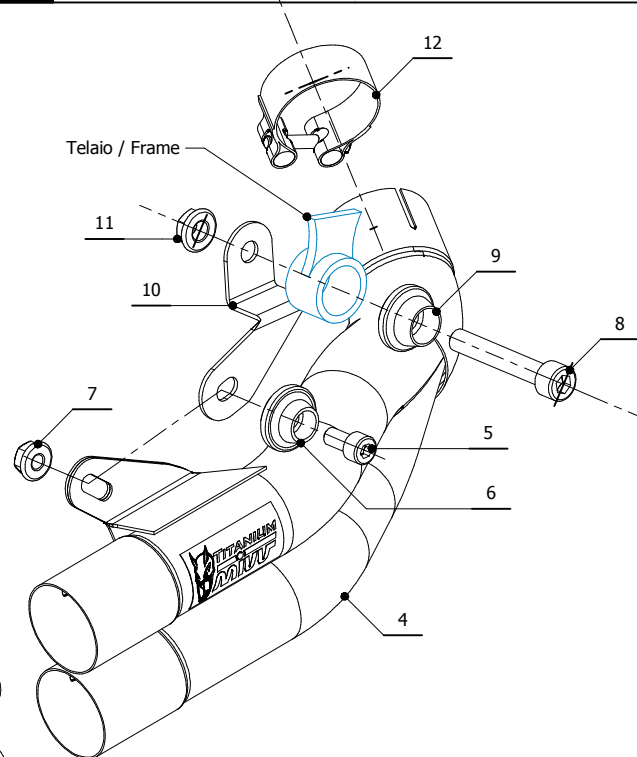

MODEL KAWASAKI Z900

YEAR 2017 -->

LINE SLIP ON

MUFFLER DOUBLE GUN

SCHEMATIC

ELENCO PARTI / PARTS LIST

#	QTÀ / QTY	DESCRIZIONE / DESCRIPTION	CODICE / CODE
1	2	Vite M5 x 8 / Screw M5 x 8	50.73.459.1
2	2	Dado M5 / M5 nut	50.73.267.1
3	2	DB killer / DB killer	50.DK.059.0
4	1	Silenziatore / Muffler	DOUBLE GUN
5	1	Vite M8x16 / Screw M8x16	50.73.575.1
6	1	Rondella in alluminio nera M8 / Black aluminium washer M8	50.73.221.1
7	1	Dado M8 flangiato / Flanged nut M8	50.73.393.1
8	1	Vite M10x60 / Screw M10x60	50.73.135.1
9	1	Rondella in alluminio nera M10 / Black aluminium washer M10	50.73.330.1
10	1	Staffa / Bracket	50.SS.991.0
11	1	Dado M10 flangiato / Flanged nut M10	50.73.332.1
12	1	Fascetta Ø 48/51 mm / Pipe clamp Ø 48/51 mm	50.FA.007.1

PARTI OPZIONALI / OPTIONAL PARTS

COVER IN ACCIAIO / STEEL COVER
50.CR.037.0

APPLICAZIONI / APPLICATIONS

CODICE / CODE	SILENZIATORE / MUFFLER
K.045.LDG	TITANIO / TITANIUM
K.045.LDGB	INOX BLACK / BLACK ST. STEEL