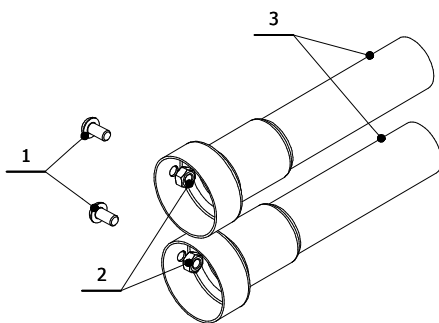

MODEL KAWASAKI Z900

YEAR 2017 -->

LINE SLIP ON

MUFFLER DOUBLE GUN

SCHEMATIC

ELENCO PARTI / PARTS LIST

#	QTÀ / QTY	DESCRIZIONE / DESCRIPTION	CODICE / CODE
1	2	Vite M5 x 8 / Screw M5 x 8	50.73.459.1
2	2	Dado M5 / M5 nut	50.73.267.1
3	2	DB killer / DB killer	50.DK.059.0
4	1	Silenziatore / Muffler	DOUBLE GUN
5	1	Vite M8x16 / Screw M8x16	50.73.575.1
6	1	Rondella in alluminio nera M8 / Black aluminium washer M8	50.73.221.1
7	1	Dado M8 flangiato / Flanged nut M8	50.73.393.1
8	1	Vite M10x60 / Screw M10x60	50.73.135.1
9	1	Rondella in alluminio nera M10 / Black aluminium washer M10	50.73.330.1
10	1	Staffa / Bracket	50.SS.991.0
11	1	Dado M10 flangiato / Flanged nut M10	50.73.332.1
12	1	Fascetta Ø 48/51 mm / Pipe clamp Ø 48/51 mm	50.FA.007.1

PARTI OPZIONALI / OPTIONAL PARTS

COVER IN ACCIAIO / STEEL COVER
50.CR.037.0

APPLICAZIONI / APPLICATIONS

CODICE / CODE	SILENZIATORE / MUFFLER
K.045.LDG	TITANIO / TITANIUM
K.045.LDGB	INOX BLACK / BLACK ST. STEEL