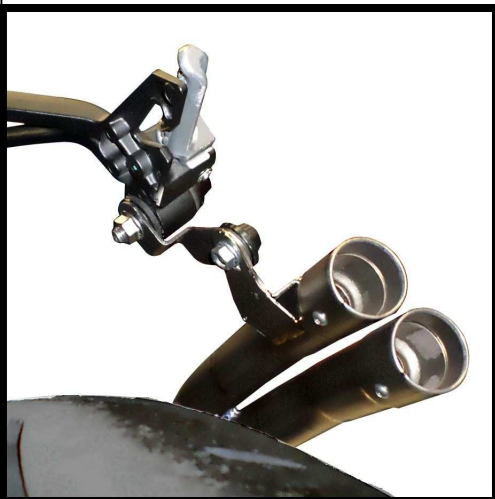

MODEL KAWASAKI Z900

YEAR 2017 -->

LINE SLIP ON

MUFFLER DOUBLE GUN

SCHEMATIC

ELENCO PARTI / PARTS LIST

#	QTÀ / QTY	DESCRIZIONE / DESCRIPTION	CODICE / CODE
1	2	Vite M5 x 8 / Screw M5 x 8	50.73.459.1
2	2	Dado M5 / M5 nut	50.73.267.1
3	2	DB killer / DB killer	50.DK.059.0
4	1	Silenziatore / Muffler	DOUBLE GUN
5	1	Vite M8x16 / Screw M8x16	50.73.575.1
6	1	Rondella in alluminio nera M8 / Black aluminium washer M8	50.73.221.1
7	1	Dado M8 flangiato / Flanged nut M8	50.73.393.1
8	1	Vite M10x60 / Screw M10x60	50.73.135.1
9	1	Rondella in alluminio nera M10 / Black aluminium washer M10	50.73.330.1
10	1	Staffa / Bracket	50.SS.991.0
11	1	Dado M10 flangiato / Flanged nut M10	50.73.332.1
12	1	Fascetta Ø 48/51 mm / Pipe clamp Ø 48/51 mm	50.FA.007.1

PARTI OPZIONALI / OPTIONAL PARTS

COVER IN ACCIAIO / STEEL COVER
50.CR.037.0

APPLICAZIONI / APPLICATIONS

CODICE / CODE	SILENZIATORE / MUFFLER
K.045.LDG	TITANIO / TITANIUM
K.045.LDGB	INOX BLACK / BLACK ST. STEEL